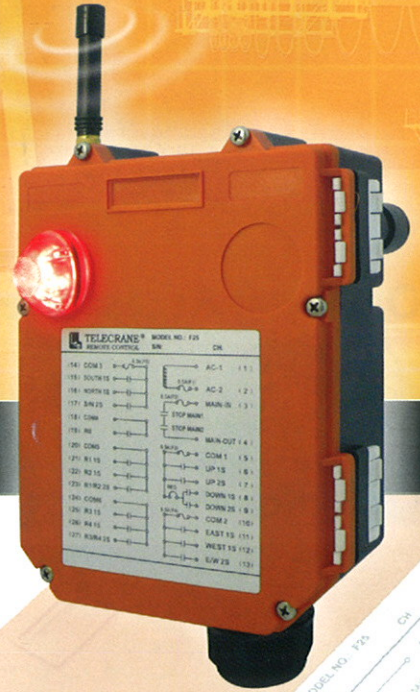

TELECRANE®

LEE'S HI-TECH ENTERPRISE CO., LTD.

F25 Industrial Radio Remote Controller

Safe - Reliable - Easy to Use

- Safety function of "STOP" & "CONTROL" (Cat. 4 / Cat. 3 EN ISO 13849-1)
- Compact design and Easy operating.
- Durable casing with extra shock resistance.
- Programmable function setting, suitable for diversified industrial applications.
- Remote Pairing technology, allowing instant maintenance on site.
- Pre-wiring standard cable for quick and easy installation.
- Built-in Alarm / Horn, no need to install extra warning devices.